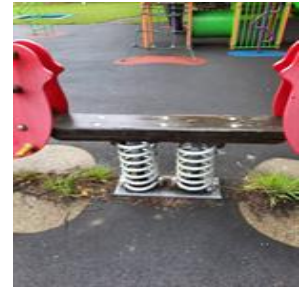

Finding Photos