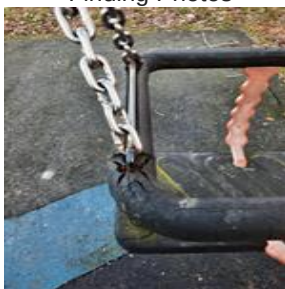

Previously Reported Findings (unresolved at time of Inspection)

Cradle Swing Unit - Findings

Asset	Cradle Swing Unit
Finding Title	Item - Corrosion
Finding Group	Maintenance
Cause	Wear and Tear
Finding Status	Open
Finding Creation Date	30/01/2023 14:39:40
Resolve By Date	
Finding Resolved Date	
Risk Level	Medium
Finding Notes	Rubber has corroded and needs replacing

Finding Photos