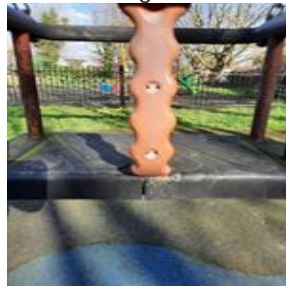

Finding Photos