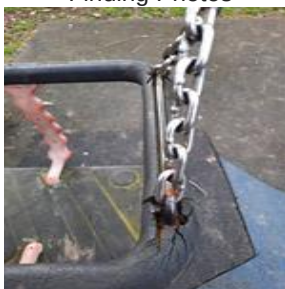

Findings reported within the Inspection

Cradle Swing Unit - Findings

Asset	Cradle Swing Unit
Finding Title	Swing - Anti-wrap shells - Worn
Finding Group	Maintenance
Cause	Wear and Tear
Finding Status	Open
Finding Creation Date	27/02/2023 14:19:51
Resolve By Date	
Finding Resolved Date	
Risk Level	Medium
Finding Notes	Rubber around swing worn

Finding Photos