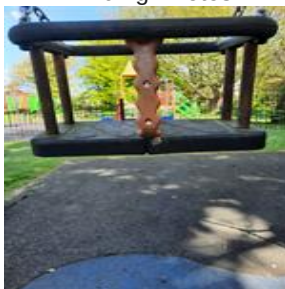

Finding Photos