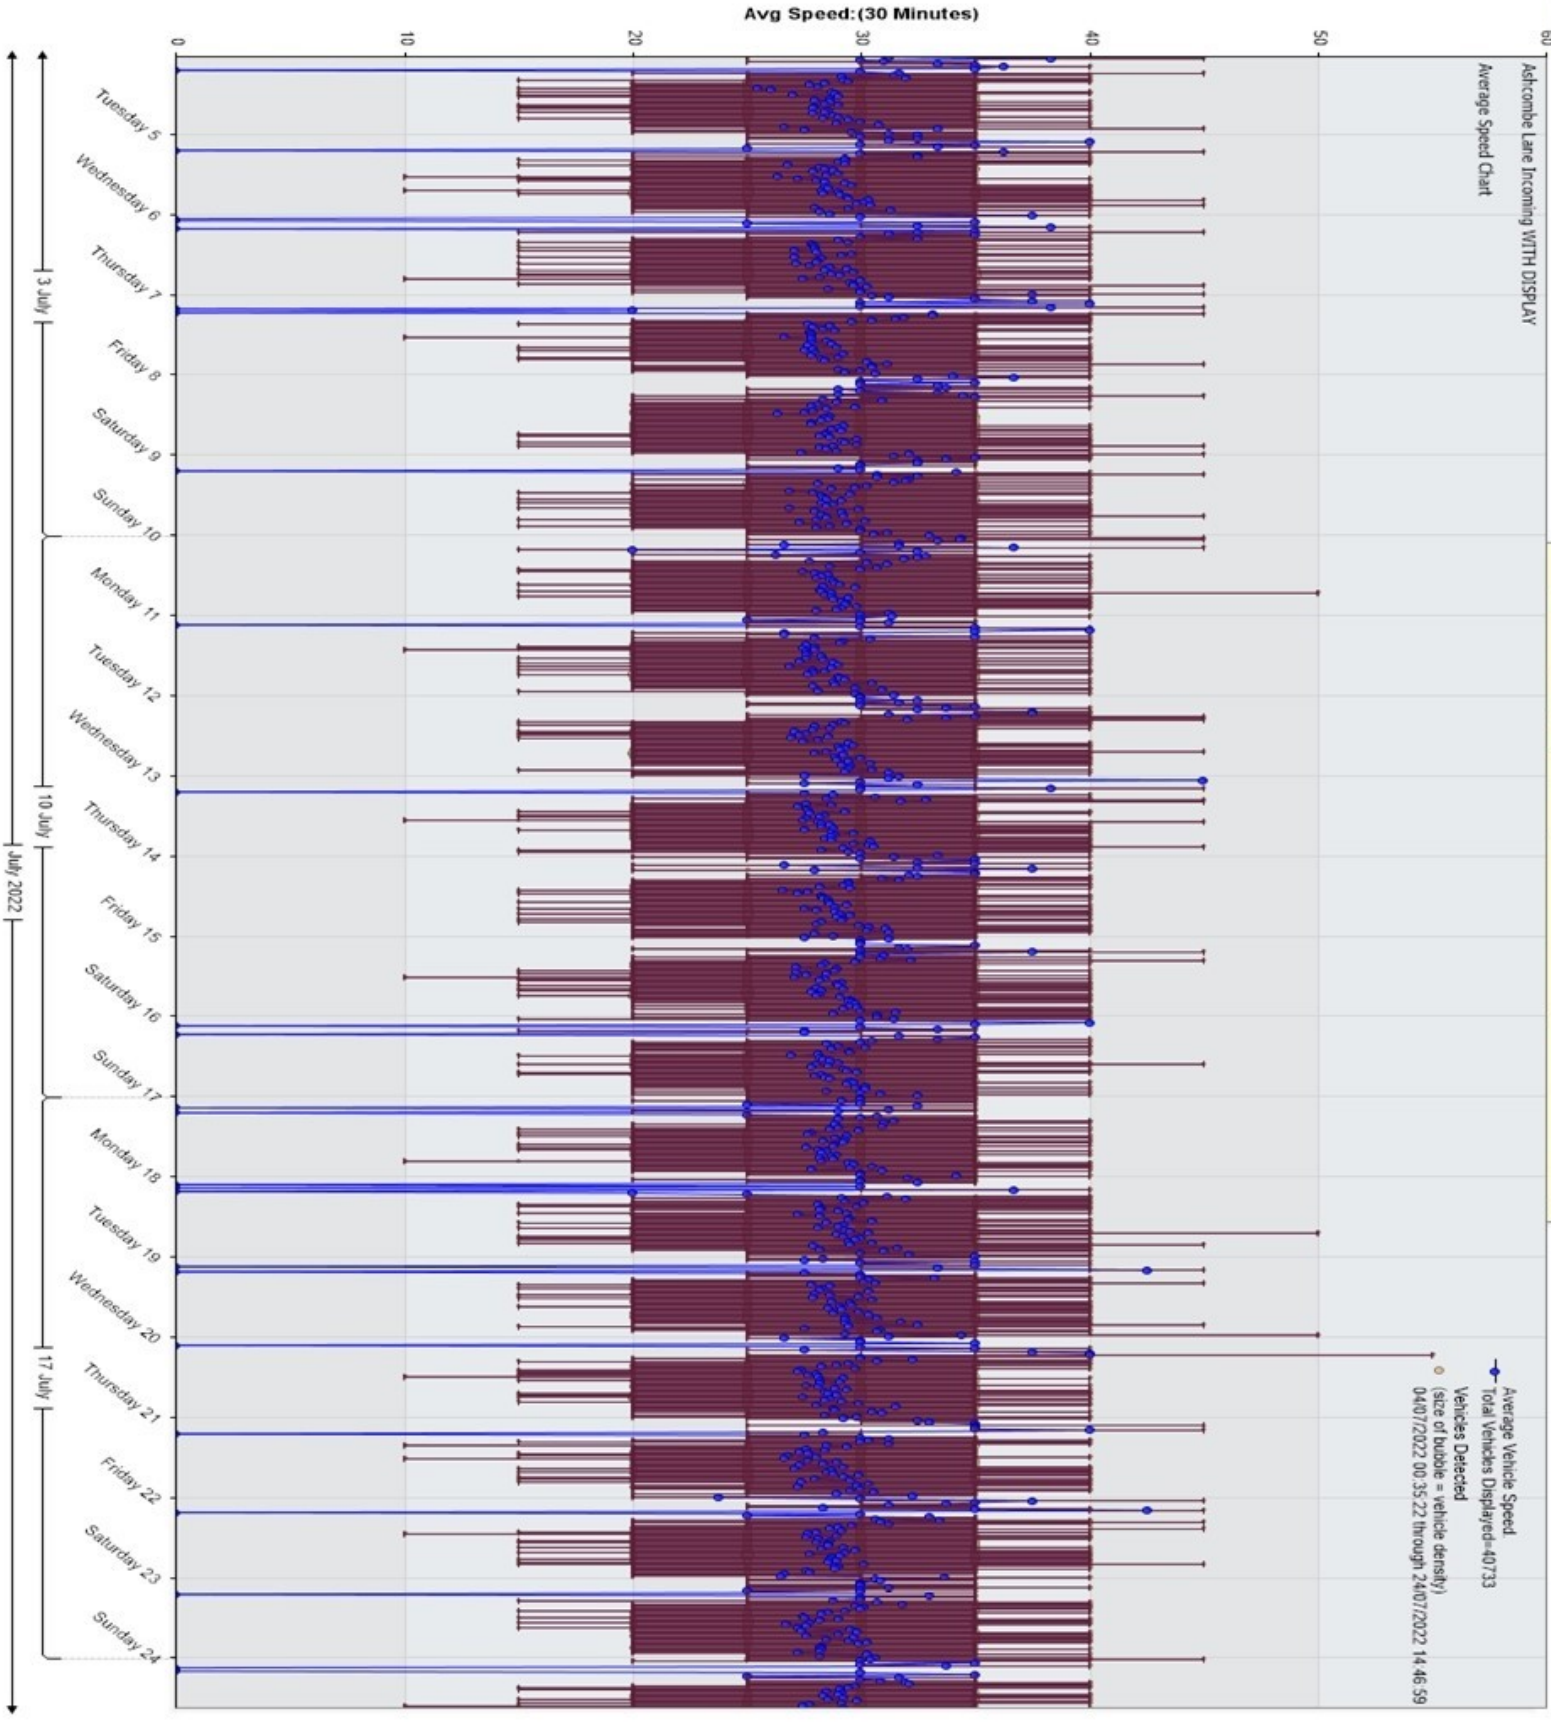

Incoming/Average Hourly WEEKDAY Speeds for Week of 18/07/2022

- Average Hourly WEEKDAY Speeds By Hour (04/07/2022)
- 85th Percentile Speed By Hour (04/07/2022)
- Average Hourly WEEKDAY Speeds By Hour (04/07/2022)
- 85th Percentile Speed By Hour (04/07/2022)
- Average Hourly WEEKDAY Speeds By Hour (11/07/2022)
- 85th Percentile Speed By Hour (11/07/2022)
- Average Hourly WEEKDAY Speeds By Hour (18/07/2022)
- 85th Percentile Speed By Hour (18/07/2022)

Adcombe Lane Incoming WITH DISPLAY

Average Weekly Speeds

Ashconbe Lane Incoming WITH DISPLAY

SSM: Pct Speed: 31.0 MPH

Vehicles in data: 4073

04/07/2022 00:00:00 to 24/07/2022 14:59:59