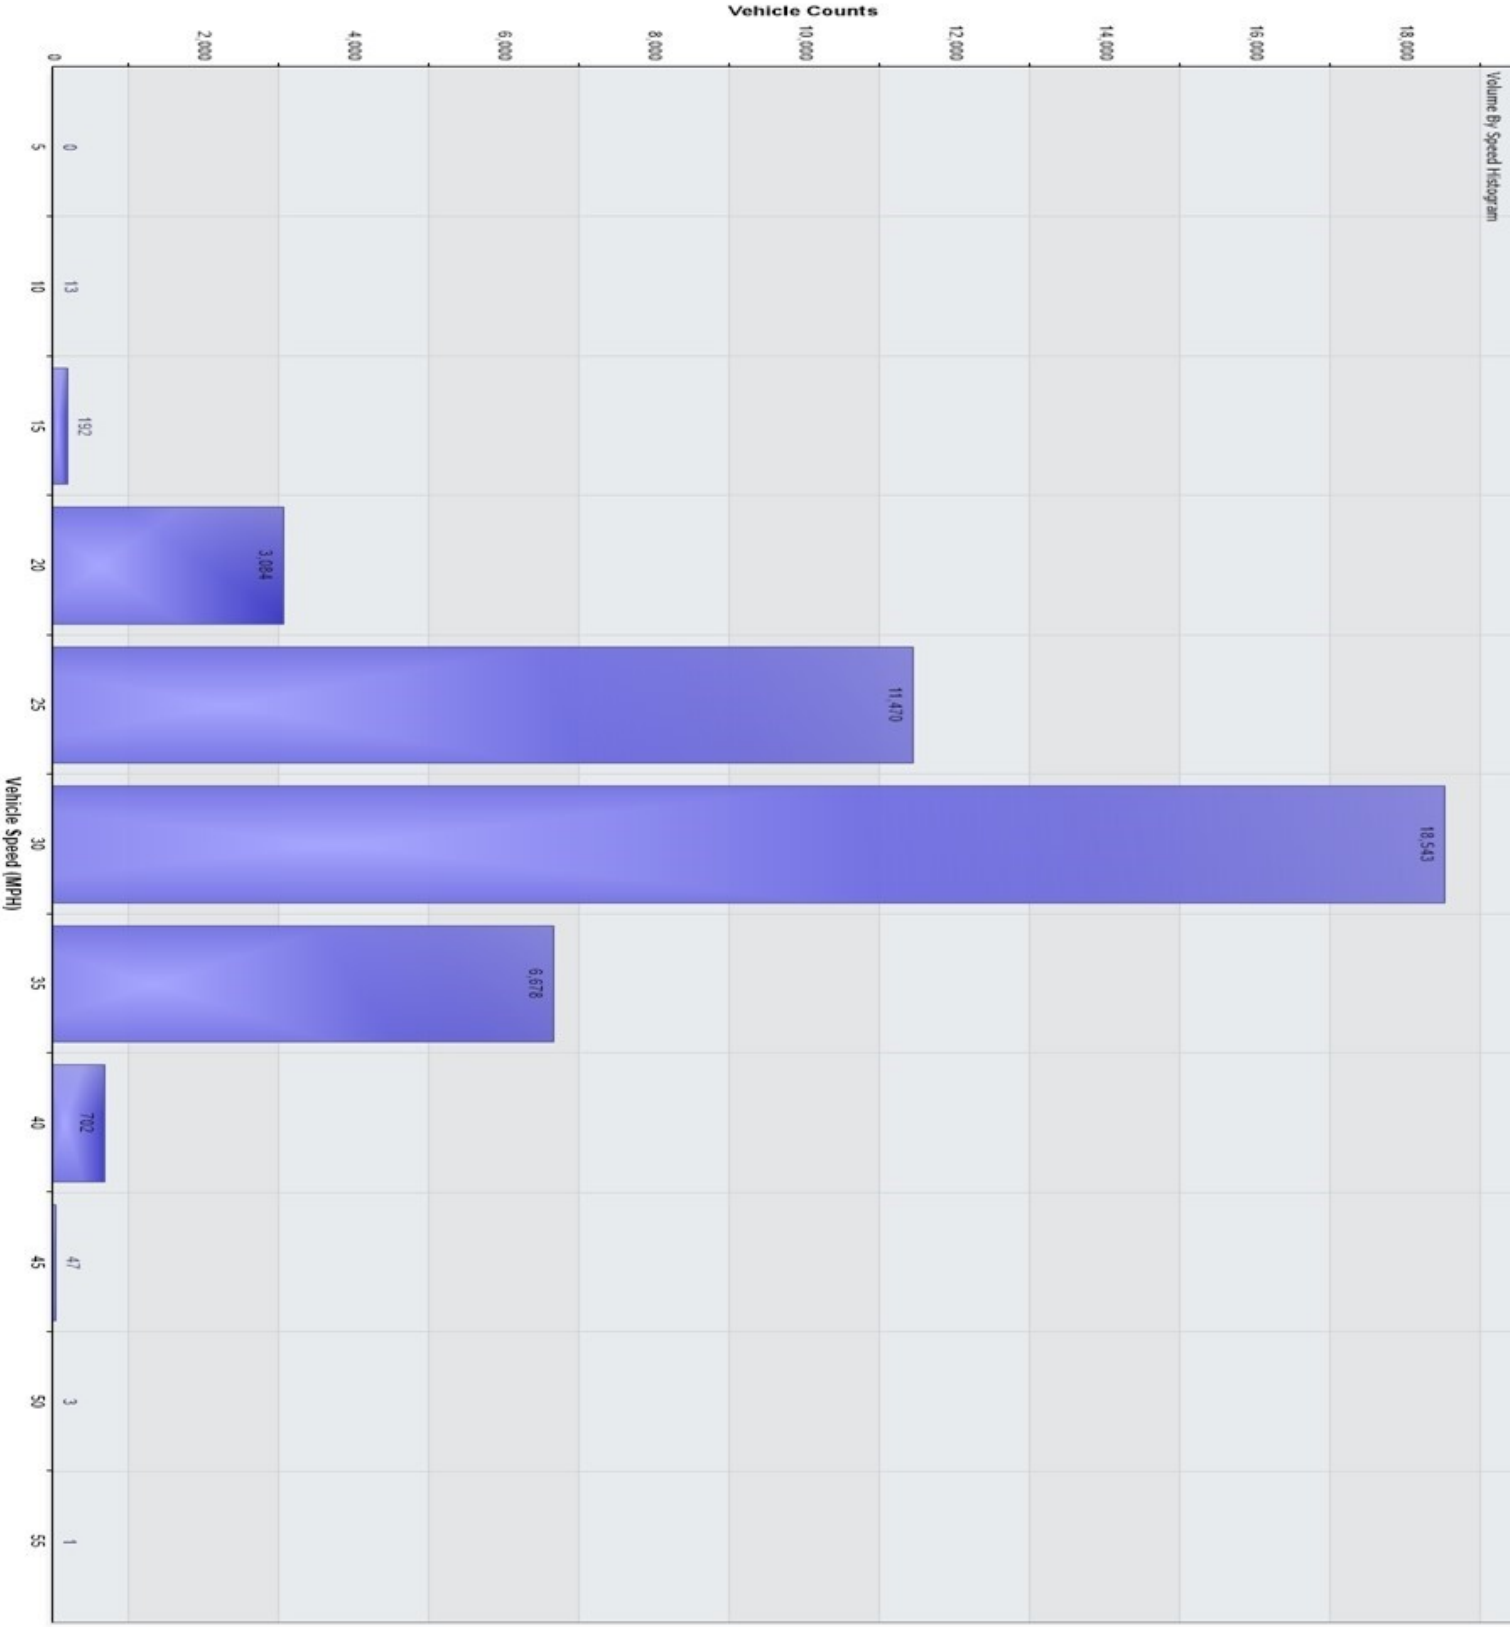

Incoming/Average Hourly WEEKDAY Speeds for Week of 18/07/2022

- Average Hourly WEEKDAY Speeds By Hour (04/07/2022)
- 85th Percentile Speed By Hour (04/07/2022)
- Average Hourly WEEKDAY Speeds By Hour (04/07/2022)
- 85th Percentile Speed By Hour (04/07/2022)
- Average Hourly WEEKDAY Speeds By Hour (11/07/2022)
- 85th Percentile Speed By Hour (11/07/2022)
- Average Hourly WEEKDAY Speeds By Hour (18/07/2022)
- 85th Percentile Speed By Hour (18/07/2022)

Adcombe Lane Incoming WITH DISPLAY

Average Weekly Speeds

Ashconbe Lane Incoming WITH DISPLAY

SSM: Pct Speed: 31.0 MPH

Vehicles in data: 4073

04/07/2022 00:00:00 to 24/07/2022 14:59:59