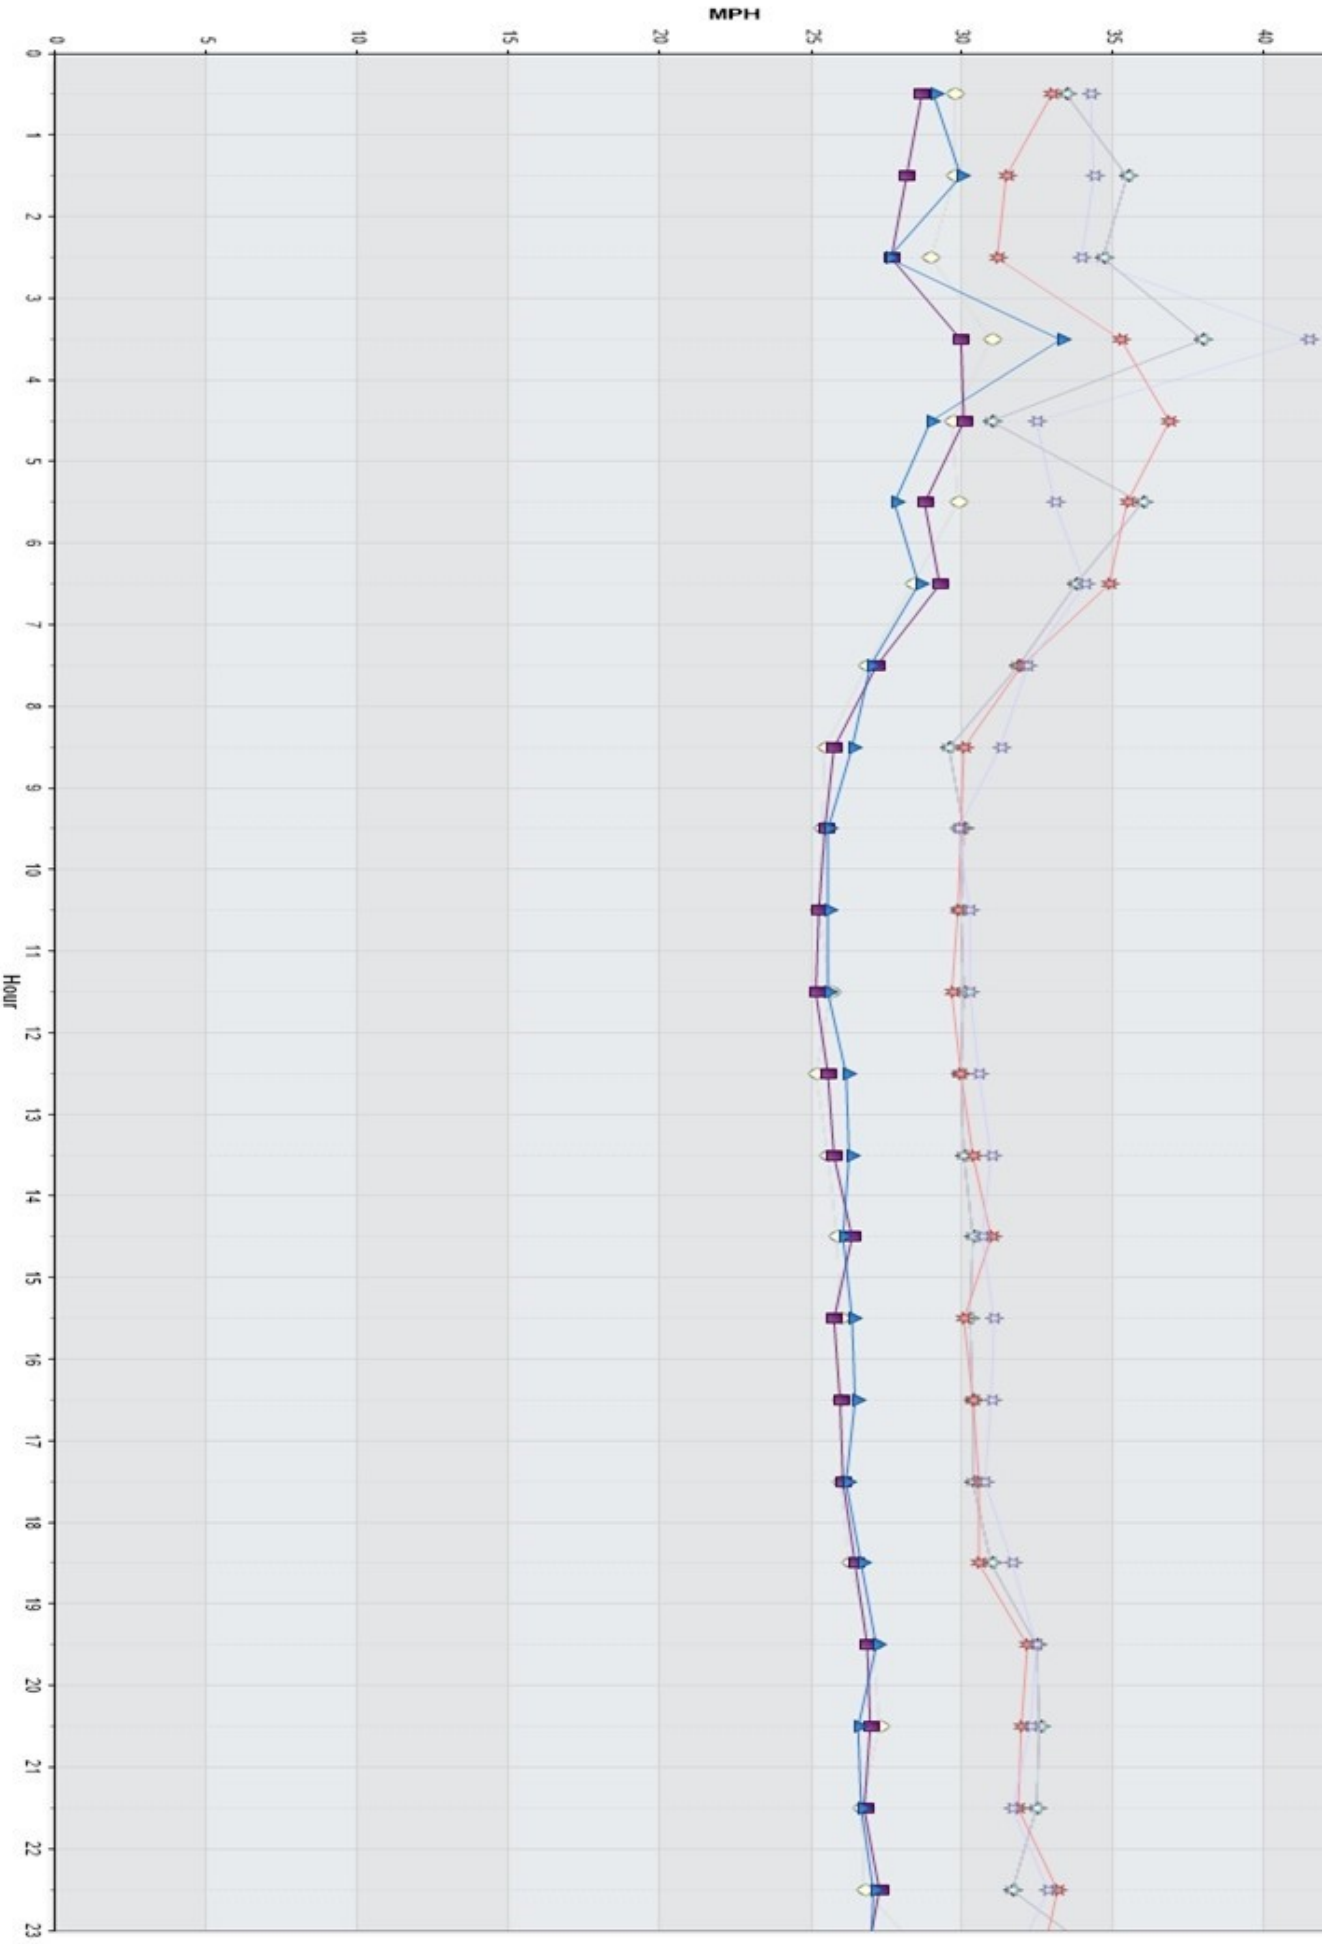

Incoming/Average Hourly WEEKDAY Speeds for Week of 18/07/2022

- Average Hourly WEEKDAY Speeds By Hour (04/07/2022)
- 85th Percentile Speed By Hour (04/07/2022)
- Average Hourly WEEKDAY Speeds By Hour (04/07/2022)
- 85th Percentile Speed By Hour (04/07/2022)
- Average Hourly WEEKDAY Speeds By Hour (11/07/2022)
- 85th Percentile Speed By Hour (11/07/2022)
- Average Hourly WEEKDAY Speeds By Hour (18/07/2022)
- 85th Percentile Speed By Hour (18/07/2022)

Adcombe Lane Incoming WITH DISPLAY

Average Weekly Speeds

Ashconbe Lane Incoming WITH DISPLAY

SSM: Pct Speed: 31.0 MPH

Vehicles in data: 4073

04/07/2022 00:00:00 to 24/07/2022 14:59:59