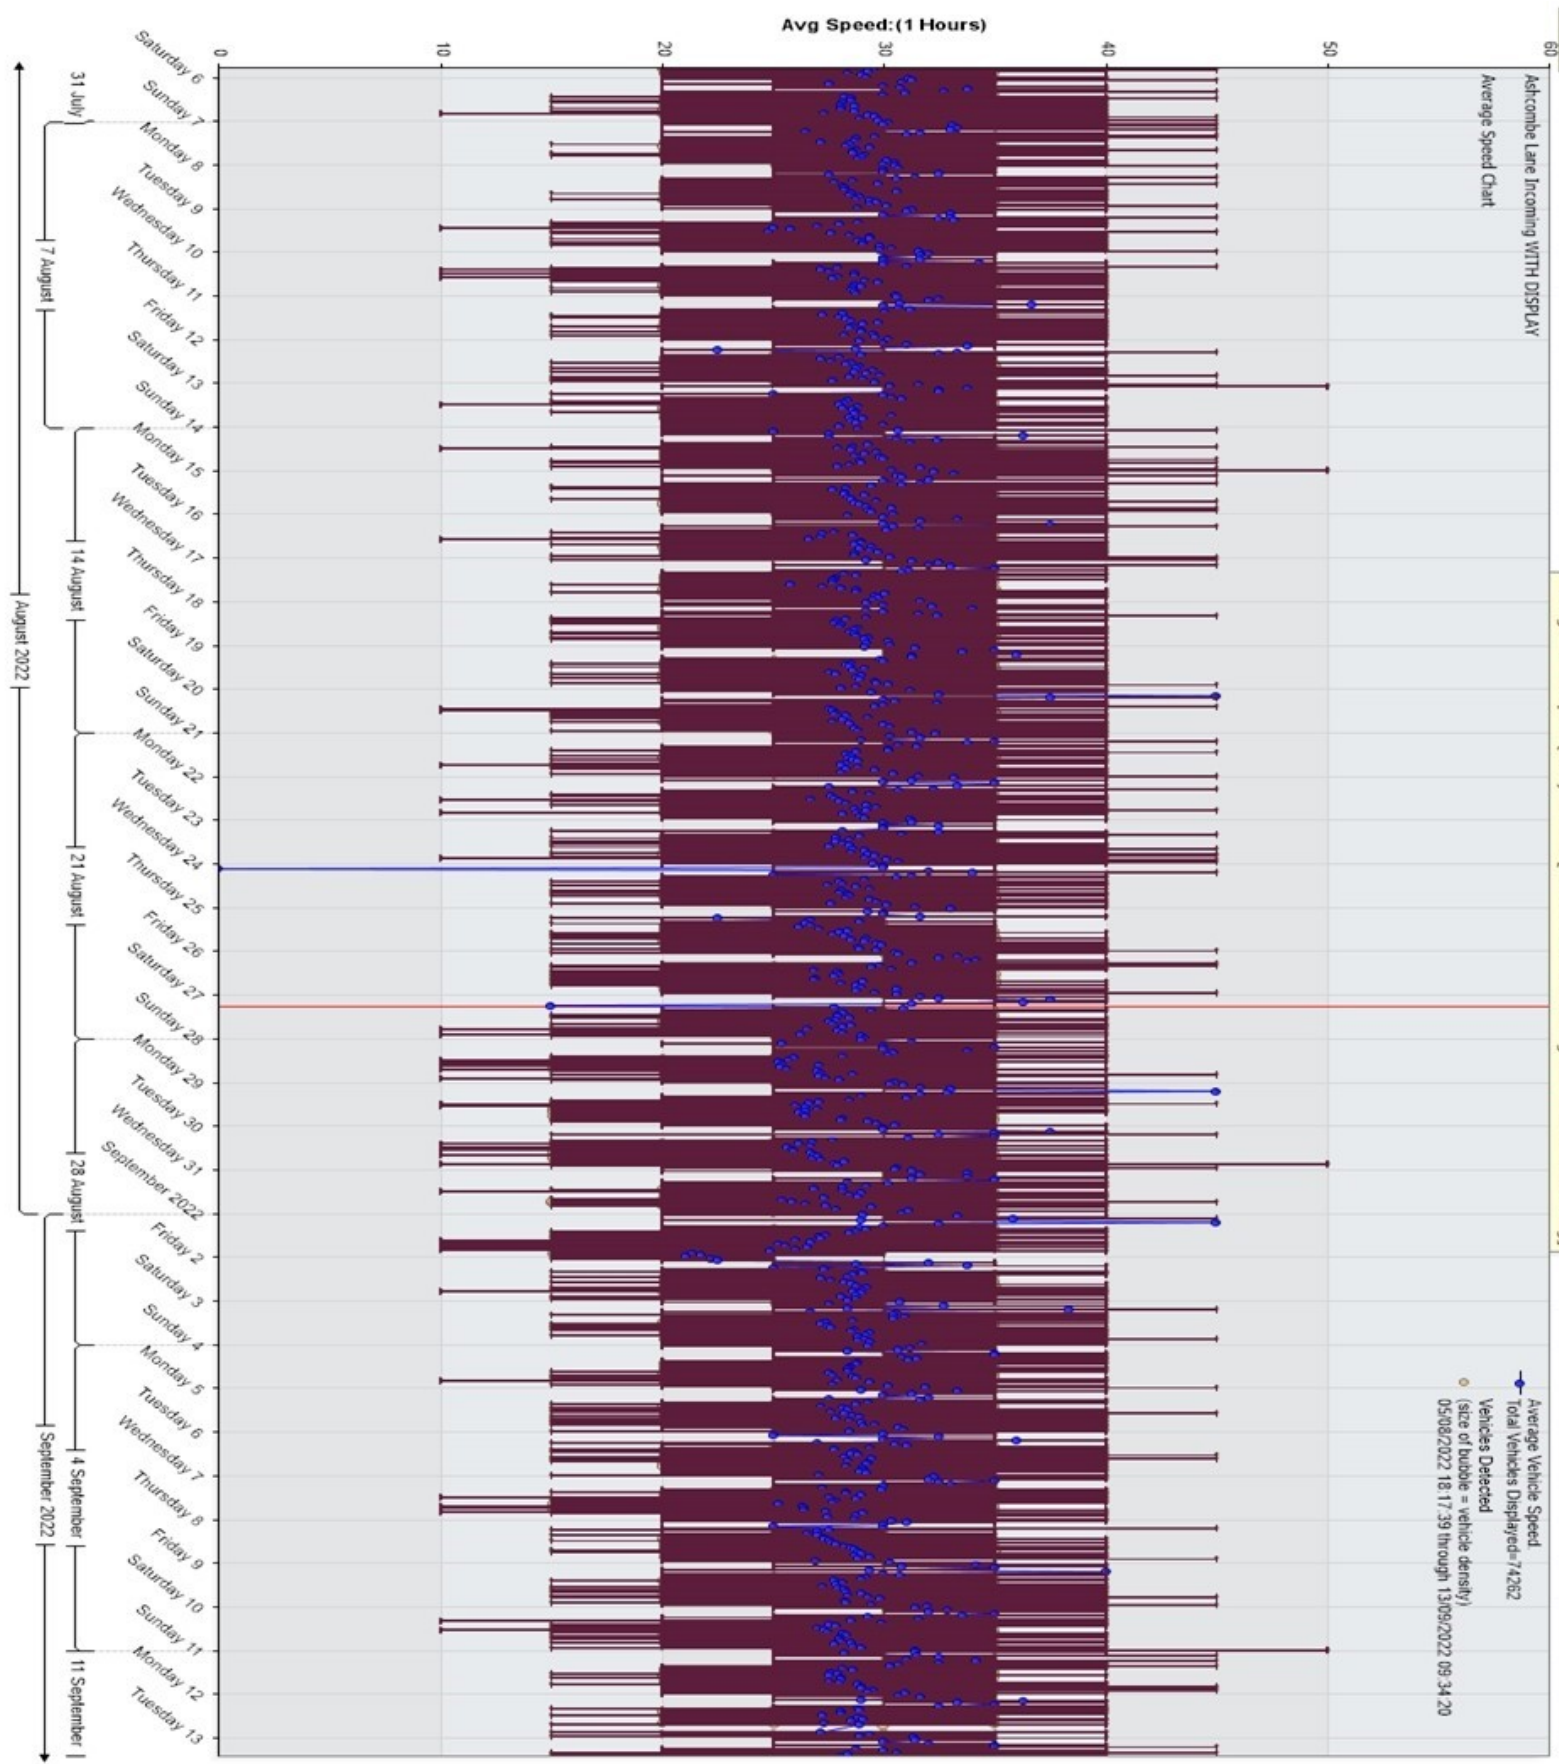

Average Counts By Hour (15/08/2022) Average Counts By Hour (15/08/2022) Average Counts By Hour (15/08/2022) Average Counts By Hour (29/08/2022)
Average Counts By Hour (08/08/2022) Average Counts By Hour (08/08/2022) Average Counts By Hour (22/08/2022) Average Counts By Hour (05/09/2022) Average Counts By Hour (05/09/2022)

Ashcombe Lane Incoming WITH DISPLAY

Volume By Speed Histogram

Ashcombe Lane Incoming WITH DISPLAY

85th Pct Speed=30.4 MPH

Vehicles in data=74282

05/09/2022 17:00:00 to 13/09/2022 09:59:59