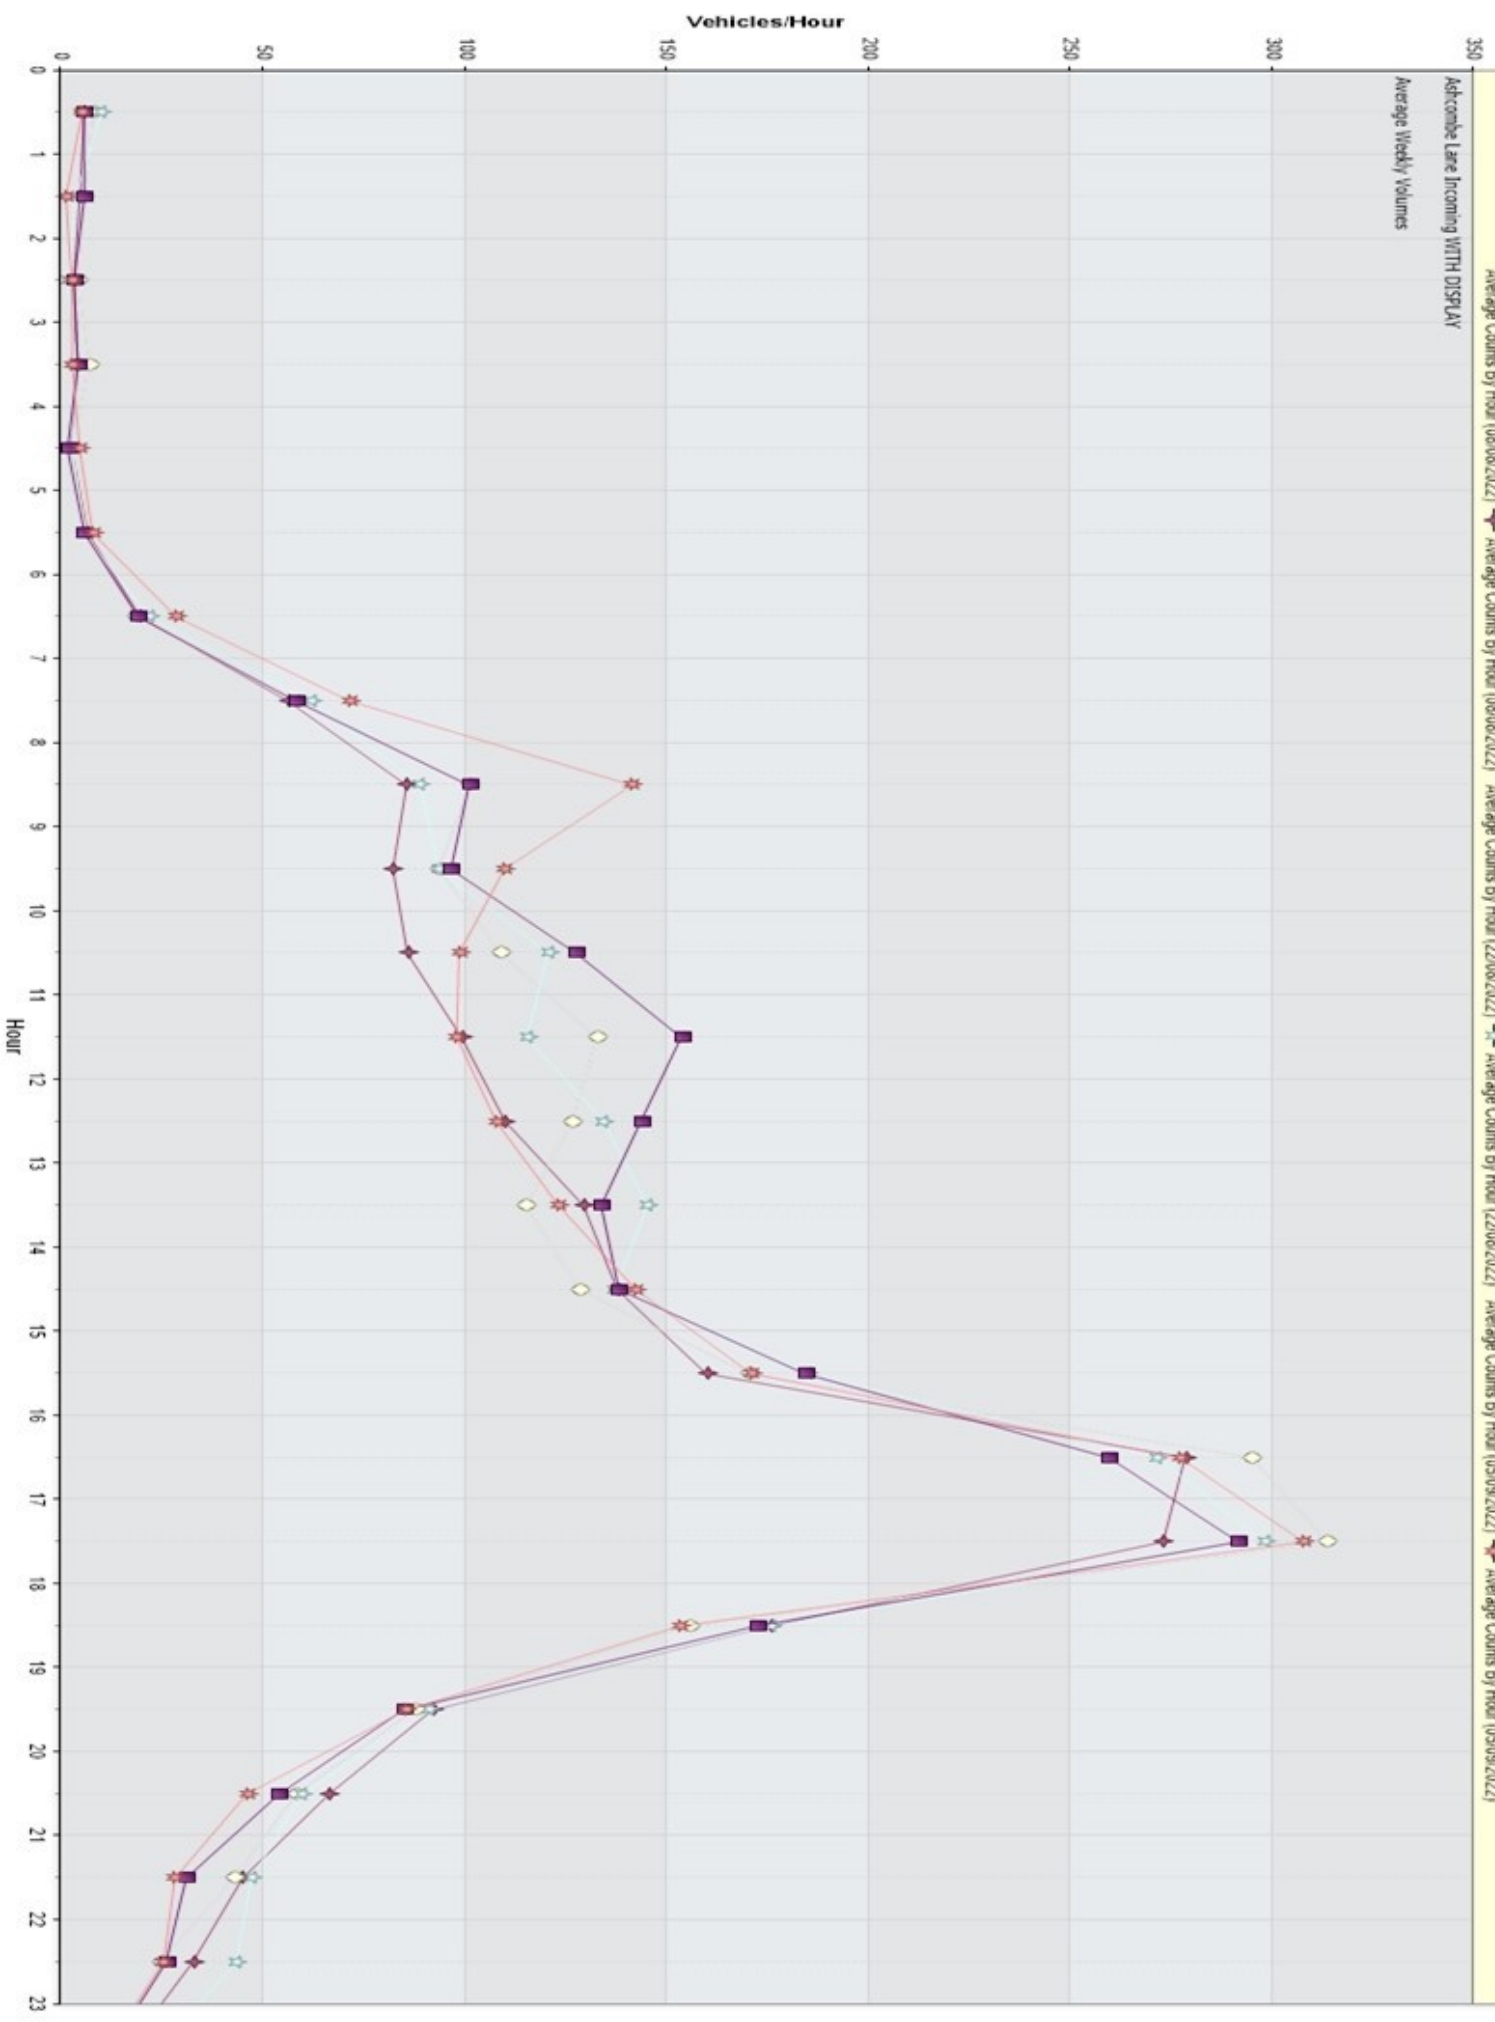

Average Counts By Hour (15/08/2022) Average Counts By Hour (15/08/2022) Average Counts By Hour (15/08/2022) Average Counts By Hour (29/08/2022)
Average Counts By Hour (08/08/2022) Average Counts By Hour (08/08/2022) Average Counts By Hour (22/08/2022) Average Counts By Hour (05/09/2022) Average Counts By Hour (05/09/2022)

Ashcombe Lane Incoming WITH DISPLAY

Volume By Speed Histogram

Ashcombe Lane Incoming WITH DISPLAY

85th Pct Speed=30.4 MPH

Vehicles in data=74282

05/09/2022 17:00:00 to 13/09/2022 09:59:59