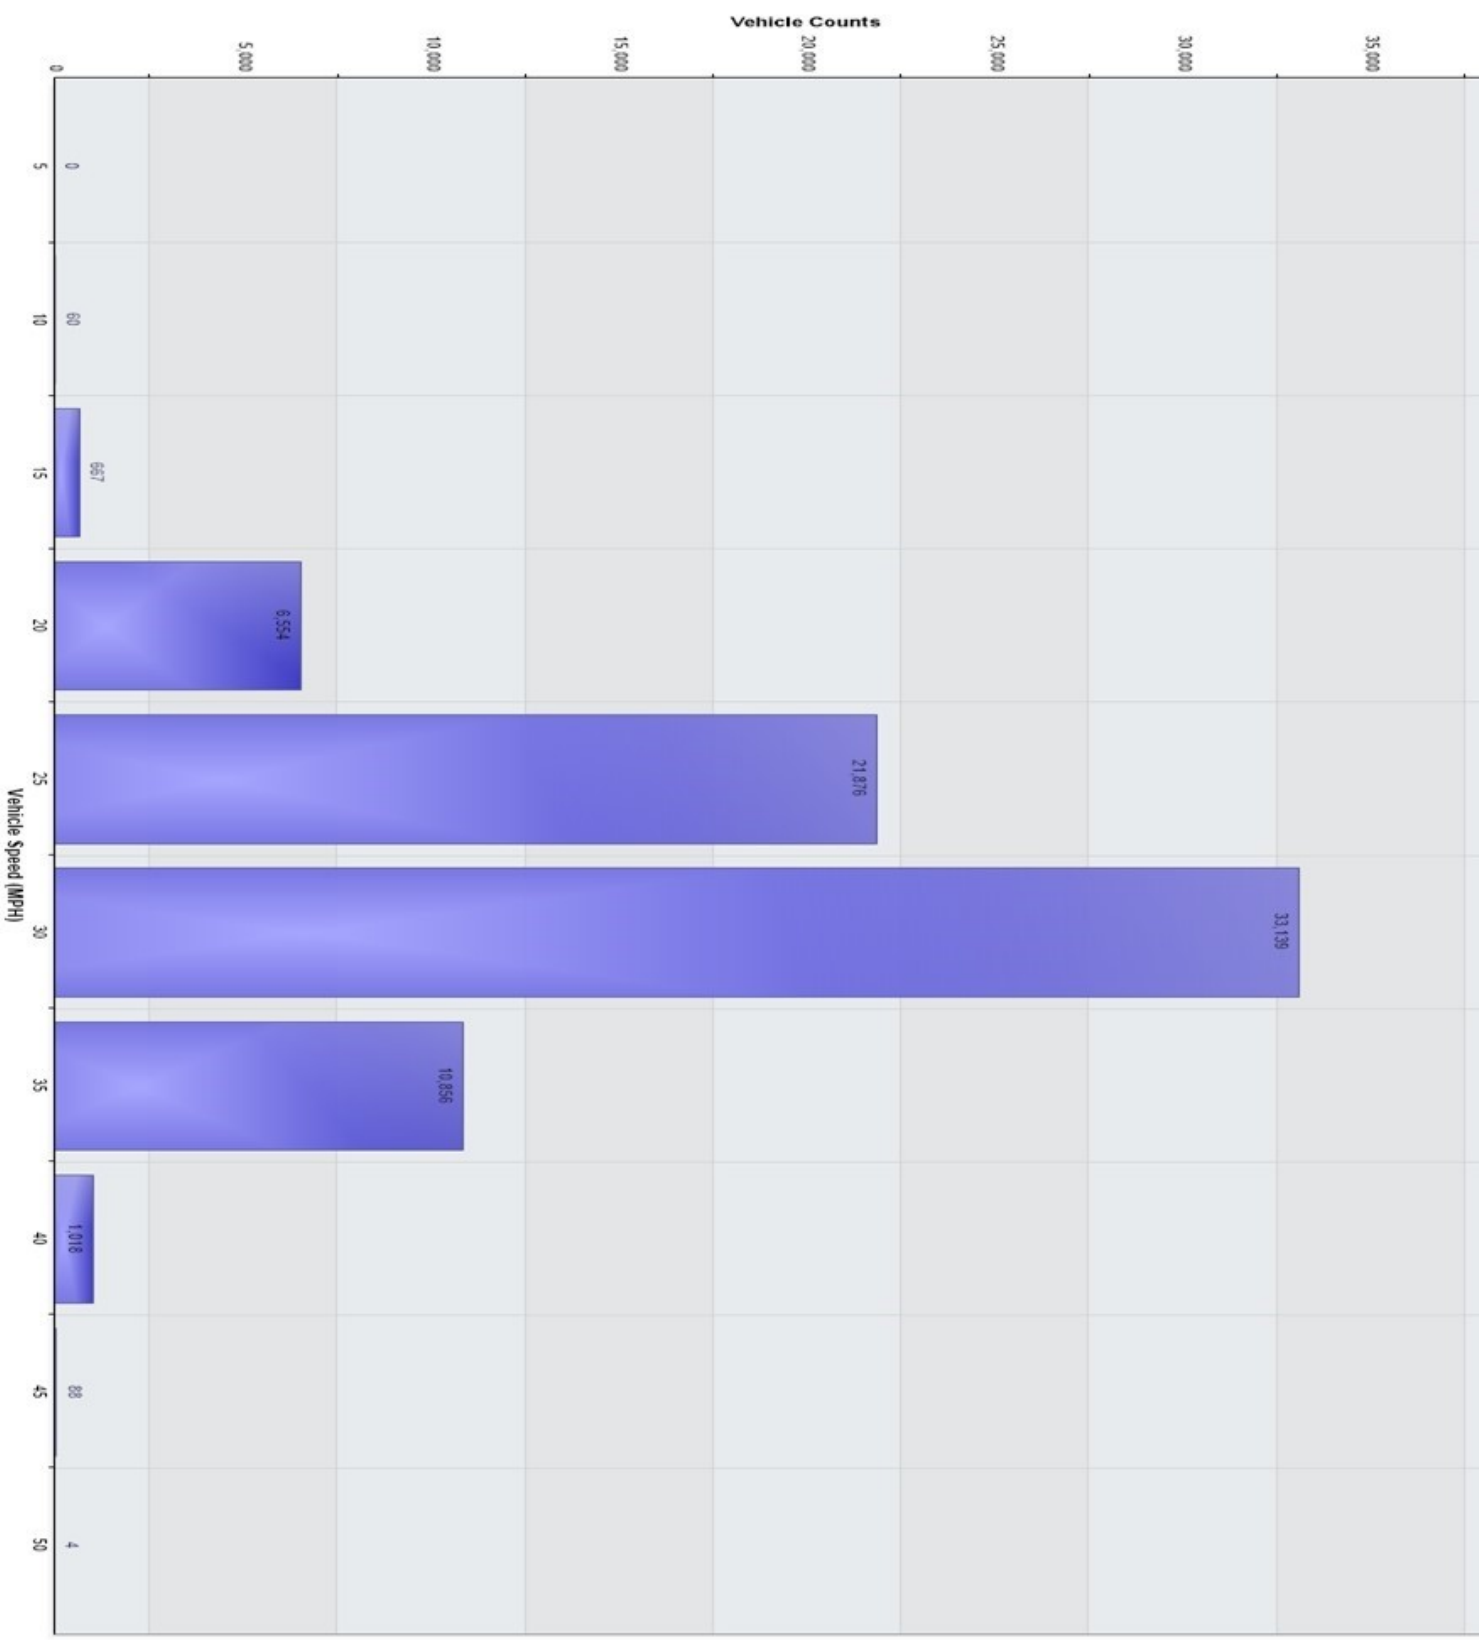

Average Counts By Hour (15/08/2022) Average Counts By Hour (15/08/2022) Average Counts By Hour (15/08/2022) Average Counts By Hour (29/08/2022)
Average Counts By Hour (08/08/2022) Average Counts By Hour (08/08/2022) Average Counts By Hour (22/08/2022) Average Counts By Hour (05/09/2022) Average Counts By Hour (05/09/2022)

Ashcombe Lane Incoming WITH DISPLAY

Volume By Speed Histogram

Ashcombe Lane Incoming WITH DISPLAY

85th Pct Speed=30.4 MPH

Vehicles in data=74282

05/09/2022 17:00:00 to 13/09/2022 09:59:59