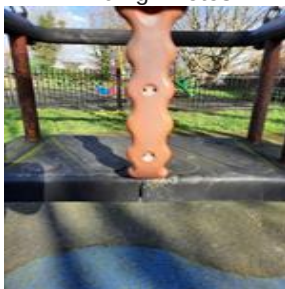

Finding Photos