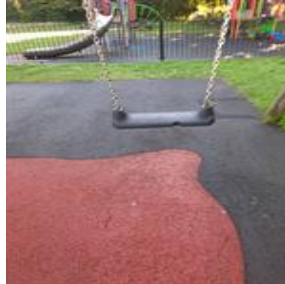

Finding Photos