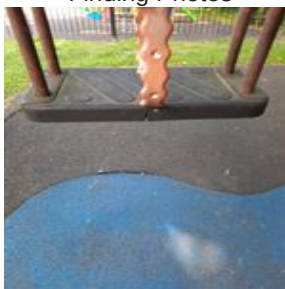

Findings reported within the Inspection

Cradle Swing Unit - Findings

Asset	Cradle Swing Unit
Finding Title	Swing - Seat - Degrading
Finding Group	Maintenance
Cause	Wear and Tear
Finding Status	Open
Finding Creation Date	30/08/2022 15:42:54
Resolve By Date	27/09/2022 15:44:05
Finding Resolved Date	
Risk Level	Medium
Finding Notes	Swing seat is splitting

Finding Photos