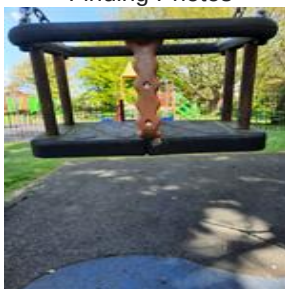

Previously Reported Findings (unresolved at time of Inspection)

Cradle Swing Unit - Findings

Asset	Cradle Swing Unit
Finding Title	Item - Corrosion
Finding Group	Maintenance
Cause	Wear and Tear
Finding Status	Open
Finding Creation Date	26/04/2022 13:29:25
Resolve By Date	
Finding Resolved Date	
Risk Level	Medium
Finding Notes	Rubber is cracking on swing

Finding Photos