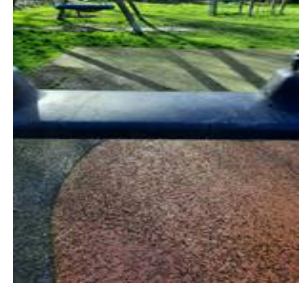

Team Swing - Findings

Asset	Team Swing
Finding Title	Item - Corrosion
Finding Group	Maintenance
Cause	Wear and Tear
Finding Status	Open
Finding Creation Date	25/02/2022 14:43:10
Resolve By Date	25/03/2022 14:45:03
Finding Resolved Date	
Risk Level	Medium
Finding Notes	Seats need replacing, cracking and chunk of rubber out of one

Finding Photos