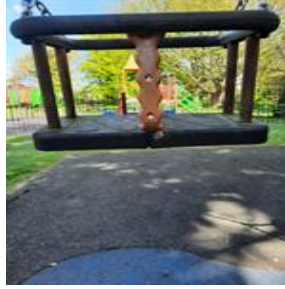

Previously Reported Findings (unresolved at time of Inspection)

Cradle Swing Unit - Findings

Asset	Cradle Swing Unit
Finding Title	Item - Corrosion
Finding Group	Maintenance
Cause	Wear and Tear
Finding Status	Open
Finding Creation Date	26/04/2022 13:29:25
Resolve By Date	
Finding Resolved Date	
Risk Level	Medium
Finding Notes	Rubber is cracking on swing

Finding Photos